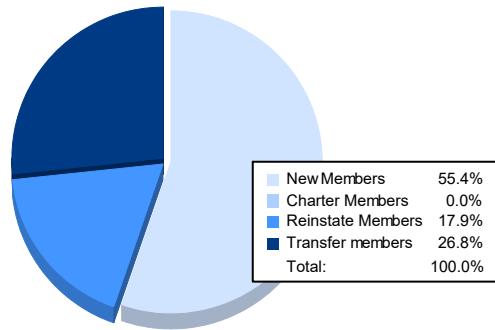

Year	New Clubs	Dropped Clubs	Gain/ Loss Clubs	New Members	Charter Members	Reinstate Members	Transfer Members	Total Member Added	Total Members Dropped	Gain/ Loss Members
2016-2017	1	0	1	141	20	4	1	166	171	-5
2017-2018	0	0	0	118	0	3	3	124	142	-18
2018-2019	0	0	0	98	0	12	2	112	187	-75
2019-2020	0	0	0	109	0	0	20	129	143	-14
2020-2021	0	0	0	62	0	20	30	112	191	-79
<b>Average</b>	<b>0</b>	<b>0</b>	<b>0</b>	<b>106</b>	<b>4</b>	<b>8</b>	<b>11</b>	<b>129</b>	<b>167</b>	<b>-38</b>

### Membership Composition June 2021 Cumulative