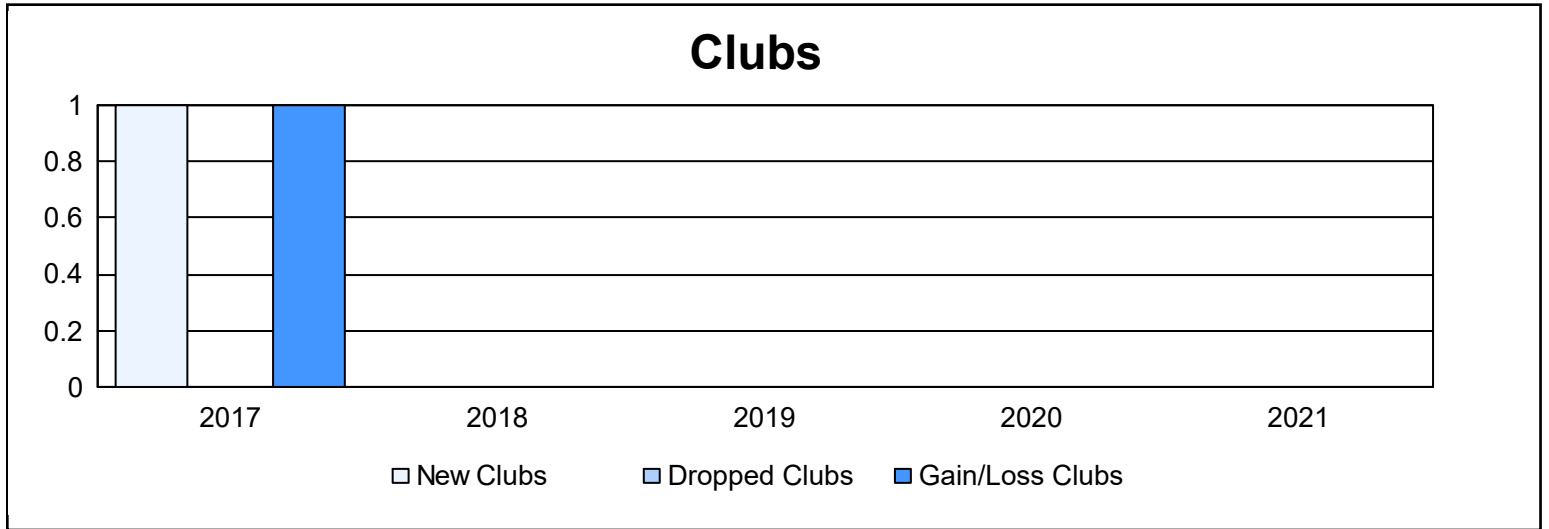

Year	New Clubs	Dropped Clubs	Gain/ Loss Clubs	New Members	Charter Members	Reinstate Members	Transfer Members	Total Member Added	Total Members Dropped	Gain/ Loss Members
2016-2017	1	0	1	141	20	4	1	166	171	-5
2017-2018	0	0	0	118	0	3	3	124	142	-18
2018-2019	0	0	0	98	0	12	2	112	187	-75
2019-2020	0	0	0	109	0	0	20	129	143	-14
2020-2021	0	0	0	62	0	20	30	112	191	-79
<b>Average</b>	<b>0</b>	<b>0</b>	<b>0</b>	<b>106</b>	<b>4</b>	<b>8</b>	<b>11</b>	<b>129</b>	<b>167</b>	<b>-38</b>

### Membership Composition June 2021 Cumulative