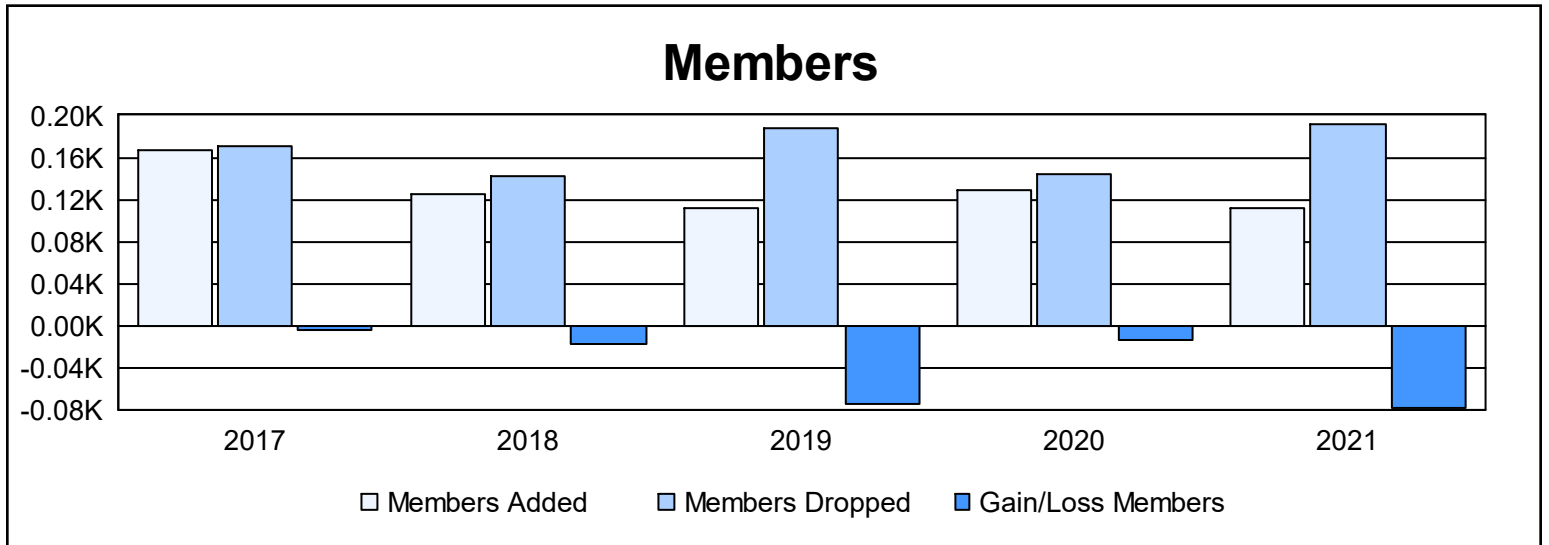

Year	New Clubs	Dropped Clubs	Gain/ Loss Clubs	New Members	Charter Members	Reinstate Members	Transfer Members	Total Member Added	Total Members Dropped	Gain/ Loss Members
2016-2017	1	0	1	141	20	4	1	166	171	-5
2017-2018	0	0	0	118	0	3	3	124	142	-18
2018-2019	0	0	0	98	0	12	2	112	187	-75
2019-2020	0	0	0	109	0	0	20	129	143	-14
2020-2021	0	0	0	62	0	20	30	112	191	-79
<b>Average</b>	<b>0</b>	<b>0</b>	<b>0</b>	<b>106</b>	<b>4</b>	<b>8</b>	<b>11</b>	<b>129</b>	<b>167</b>	<b>-38</b>

### Membership Composition June 2021 Cumulative